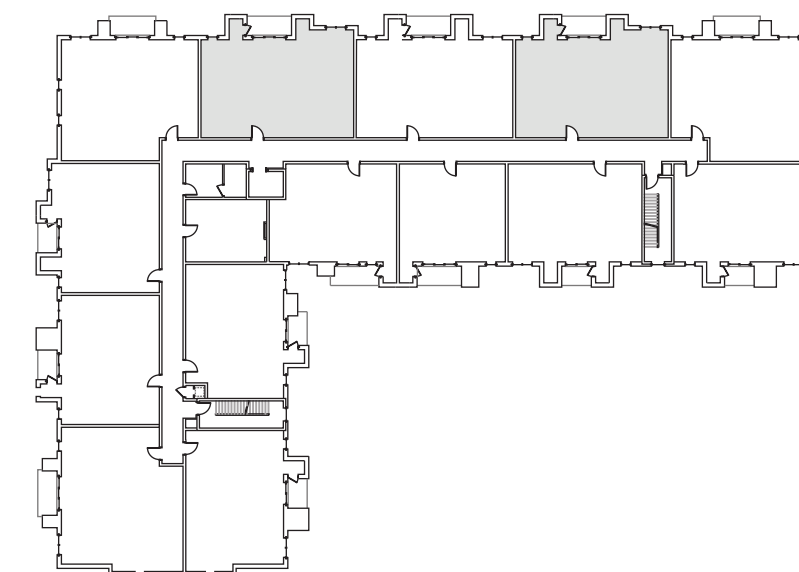

2 Bedroom & 2 Bath Suite

1,352 Gross Square Feet
Including 62.75 sq. ft. of balcony

Located on the First, Second & Third Floors

First Floor

Second & Third Floor