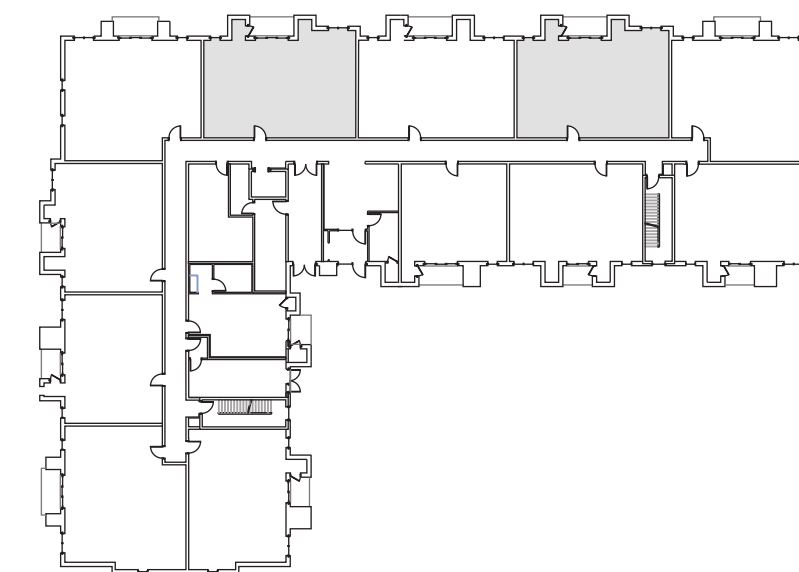

2 Bedroom & 2 Bath Suite

1,352 Gross Square Feet
Including 62.75 sq. ft. of balcony

Located on the First, Second & Third Floors

First Floor

Second & Third Floor