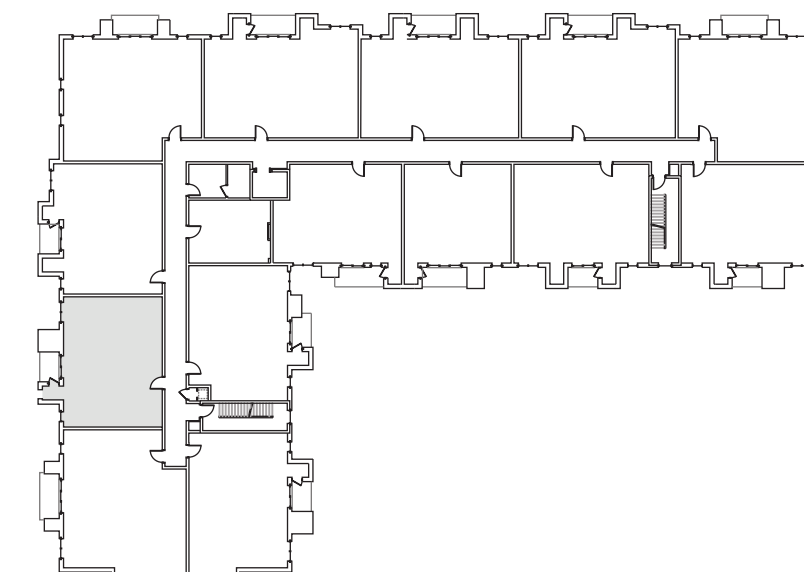

2 Bedroom & 2 Bath Suite

1,149 Gross Square Feet
Including 41.83 sq. ft. of Balcony

Located on the First, Second &
Third Floors

First Floor

Second &
Third Floor