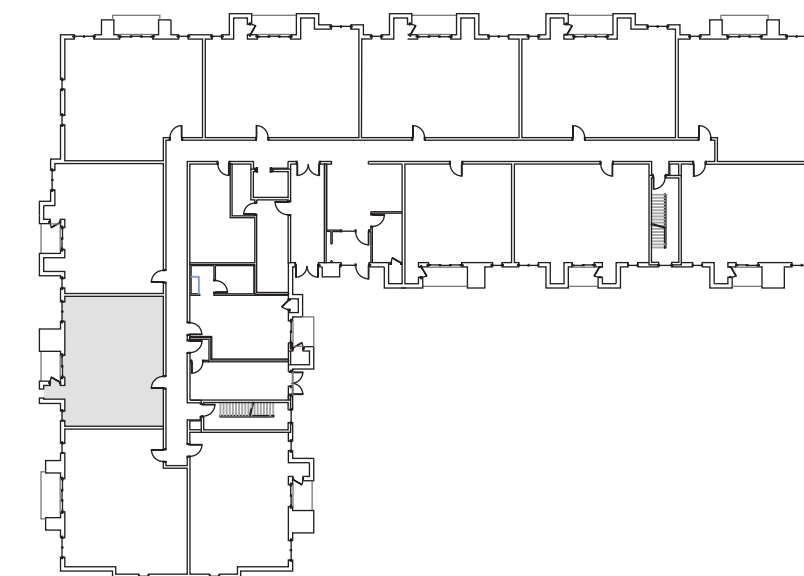

2 Bedroom & 2 Bath Suite

1,149 Gross Square Feet
Including 41.83 sq. ft. of Balcony

Located on the First, Second &
Third Floors

First Floor

Second &
Third Floor