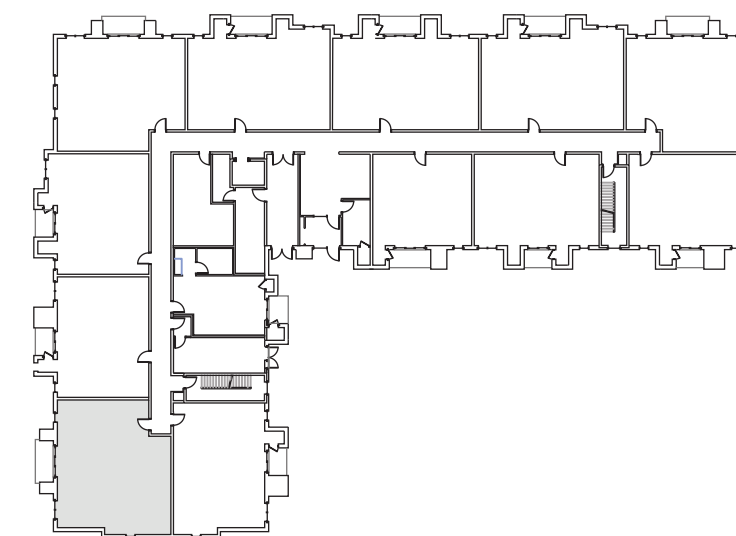

2 Bedroom & 2 Bath Suite

1394 Gross Square Feet
Including 63.57 sq. ft. of balcony

Located on the First, Second &
Third Floors

First Floor

Second &
Third Floor