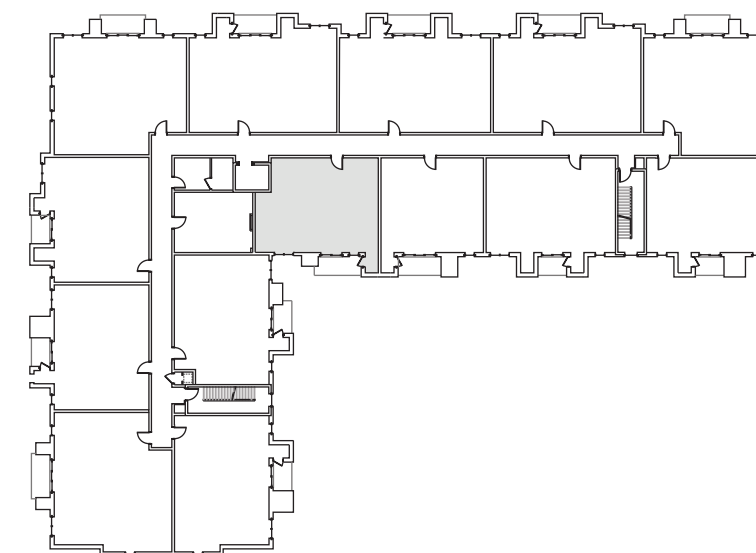

## 2 Bedroom & 2 Bath Barrier Free Suite

1,047 Gross Square Feet  
Including 65.58 sq. ft. of balcony

Located on Second & Third Floors

Second Floor

Third Floor