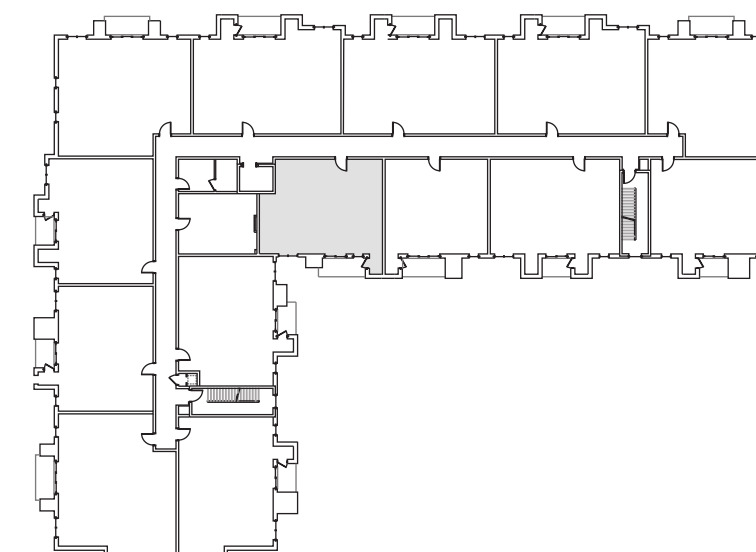

## 2 Bedroom & 2 Bath Barrier Free Suite

1,047 Gross Square Feet  
Including 65.58 sq. ft. of balcony

Located on Second & Third Floors

Second Floor

Third Floor