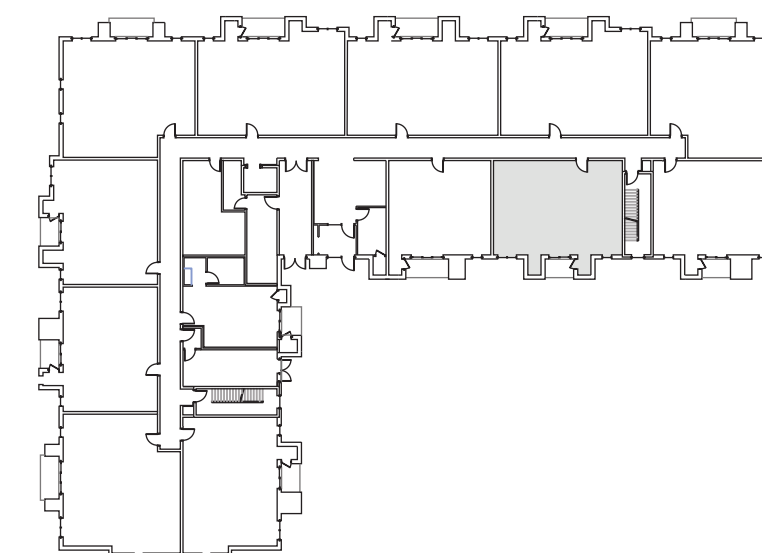

2 Bedroom & 2 Bath Suite

1,147 Gross Square Feet
Including 41.83 sq. ft. of balcony

Located on the First, Second & Third Floors

First Floor

Second & Third Floor