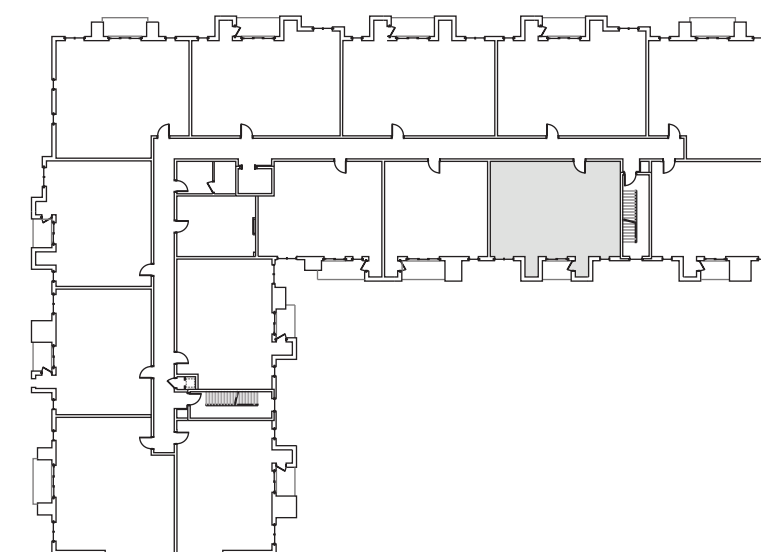

2 Bedroom & 2 Bath Suite

1,147 Gross Square Feet
Including 41.83 sq. ft. of balcony

Located on the First, Second & Third Floors

First Floor

Second & Third Floor