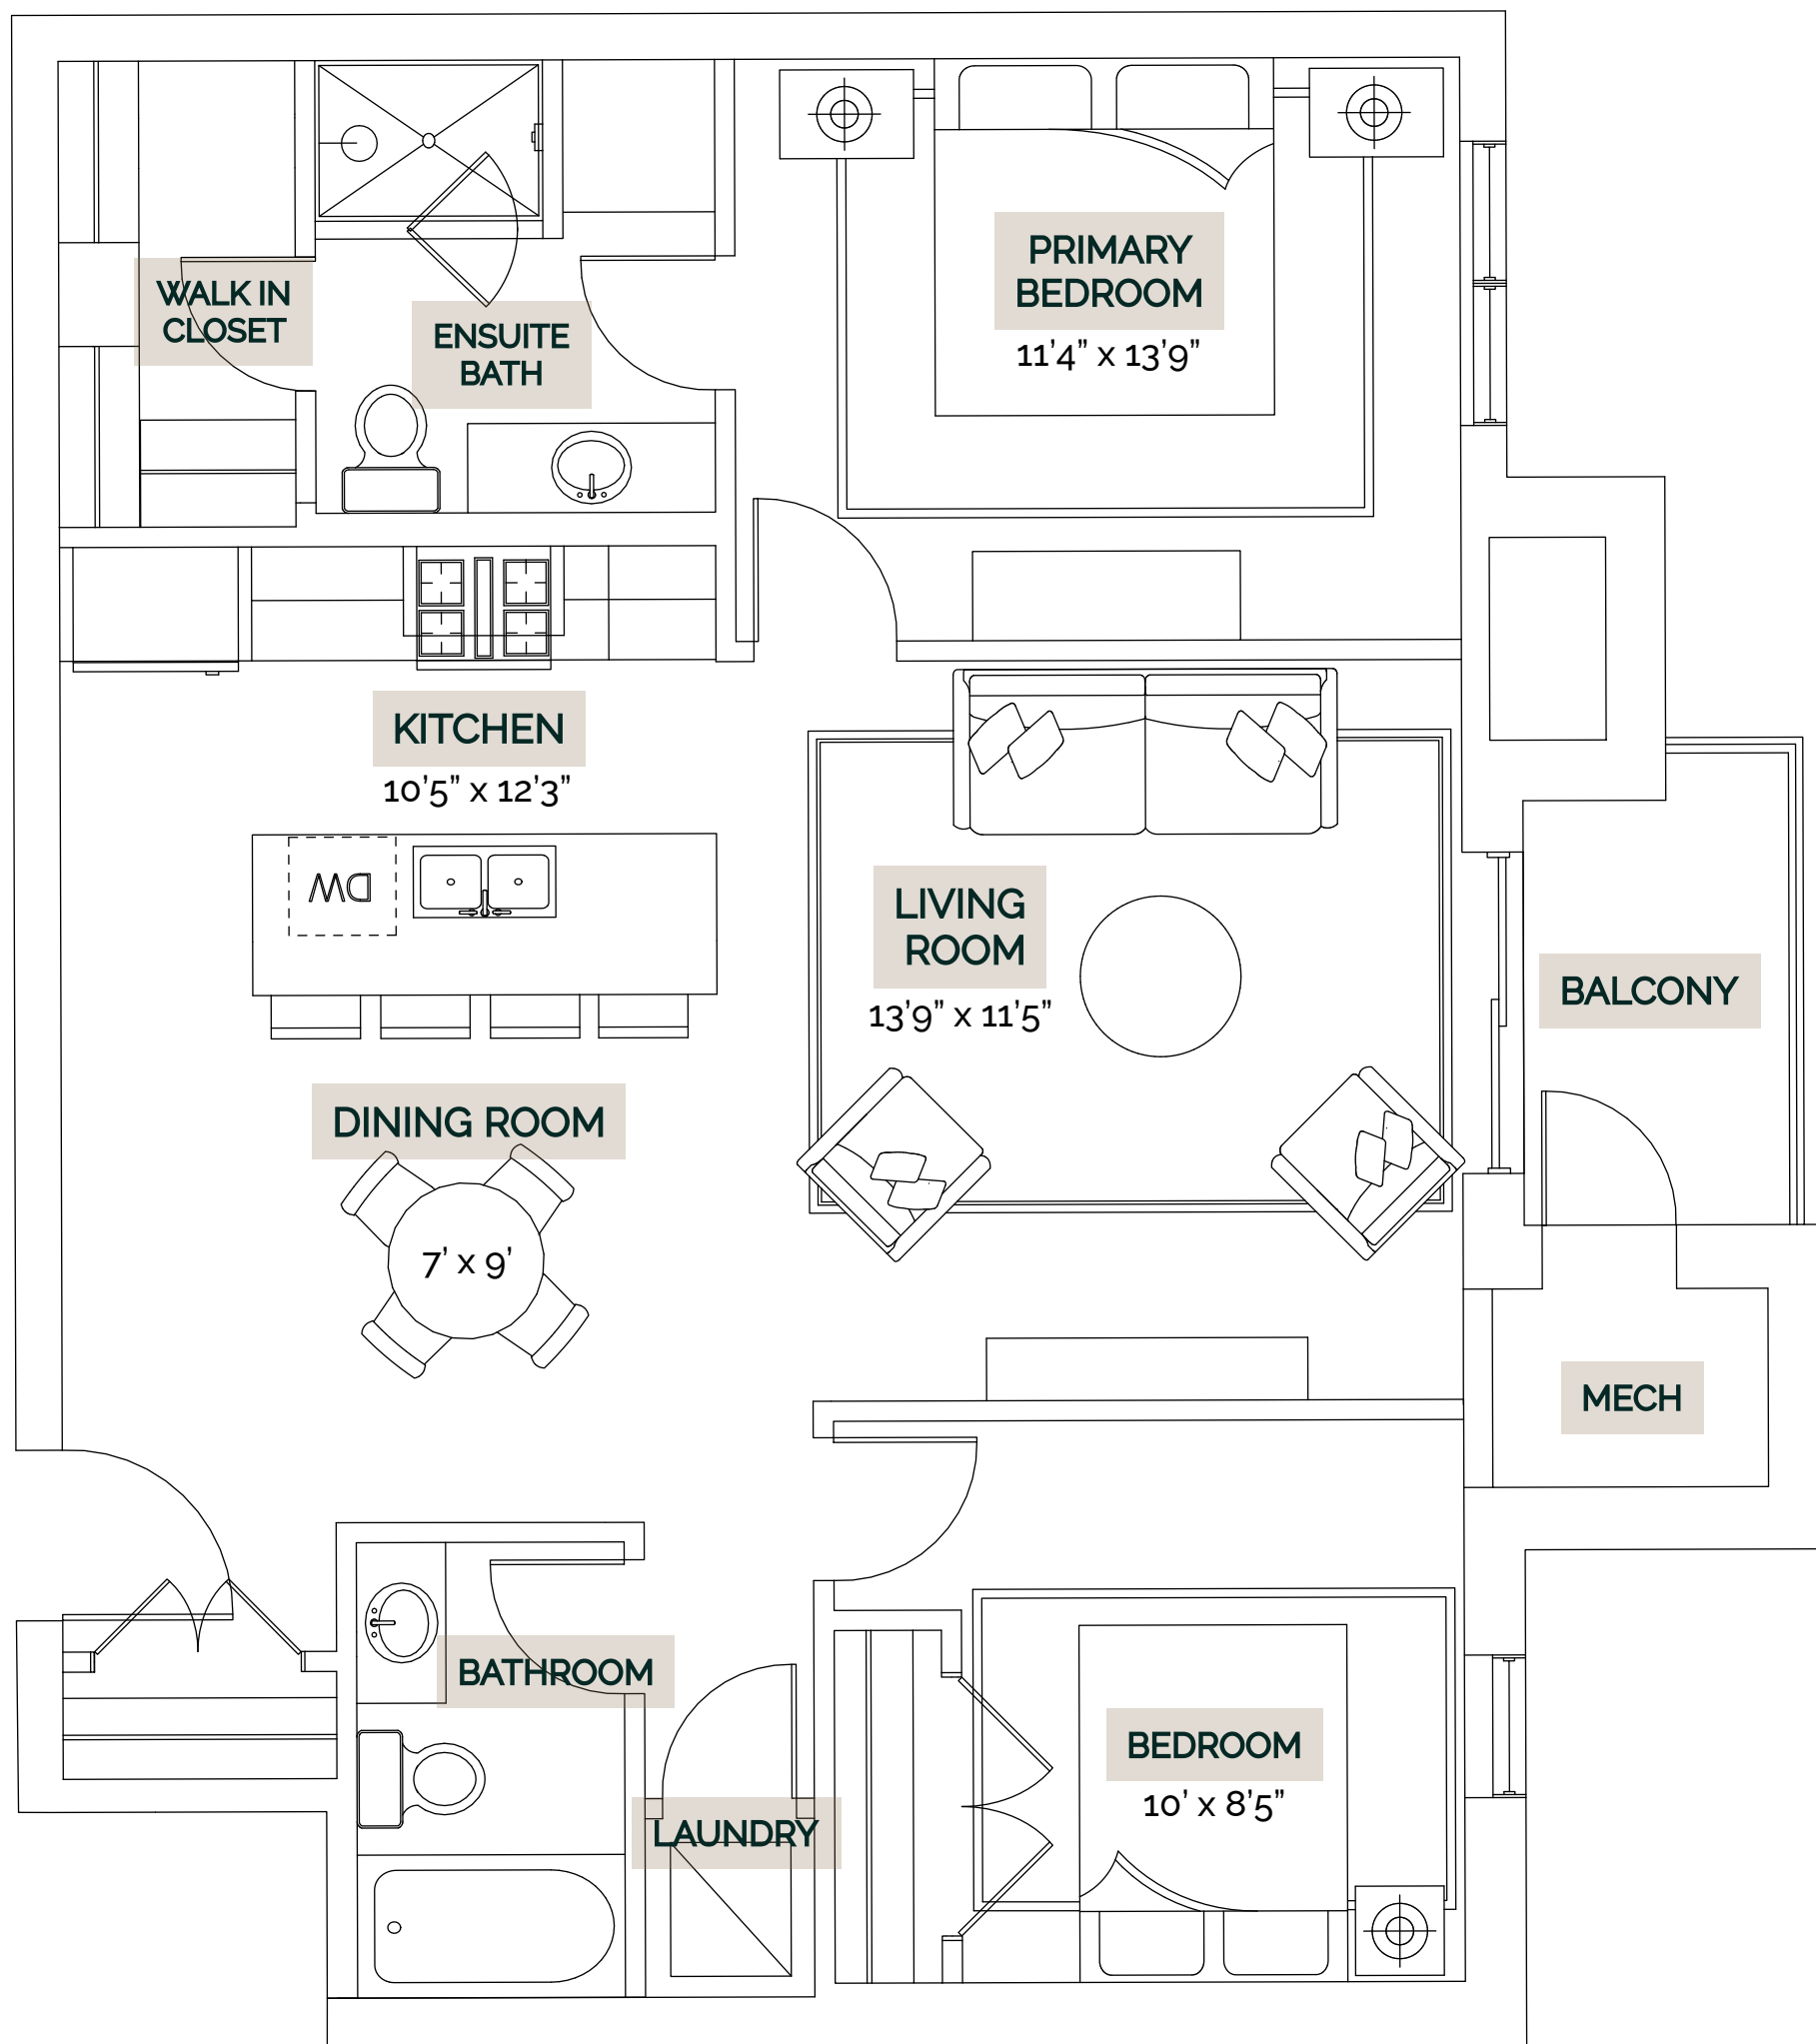

2 Bedroom & 2 Bath Suite

1,100 Gross Square Feet
Including 44.66 sq. ft. of Balcony

Located on the Second & Third Floor

Second Floor

Third Floor