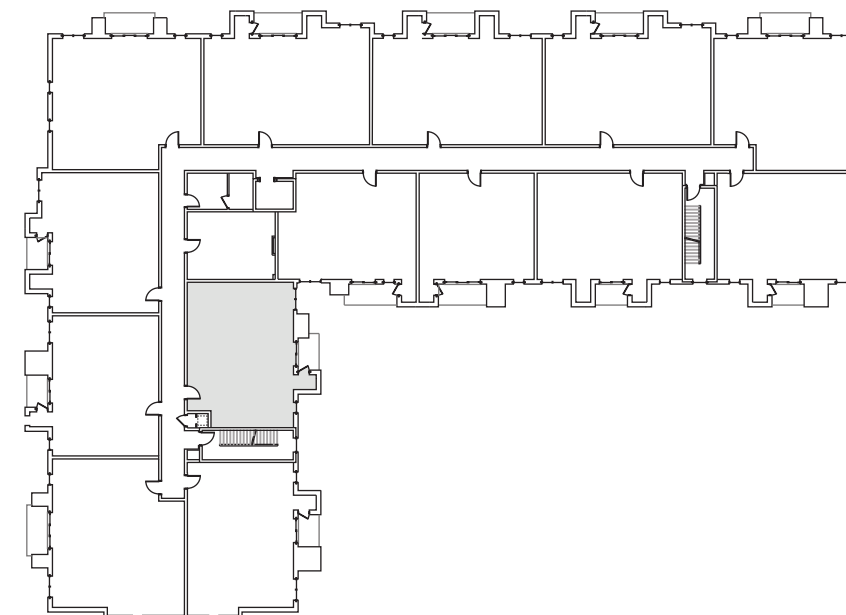

2 Bedroom & 2 Bath Suite

1,100 Gross Square Feet
Including 44.66 sq. ft. of Balcony

Located on the Second & Third Floor

Second Floor

Third Floor