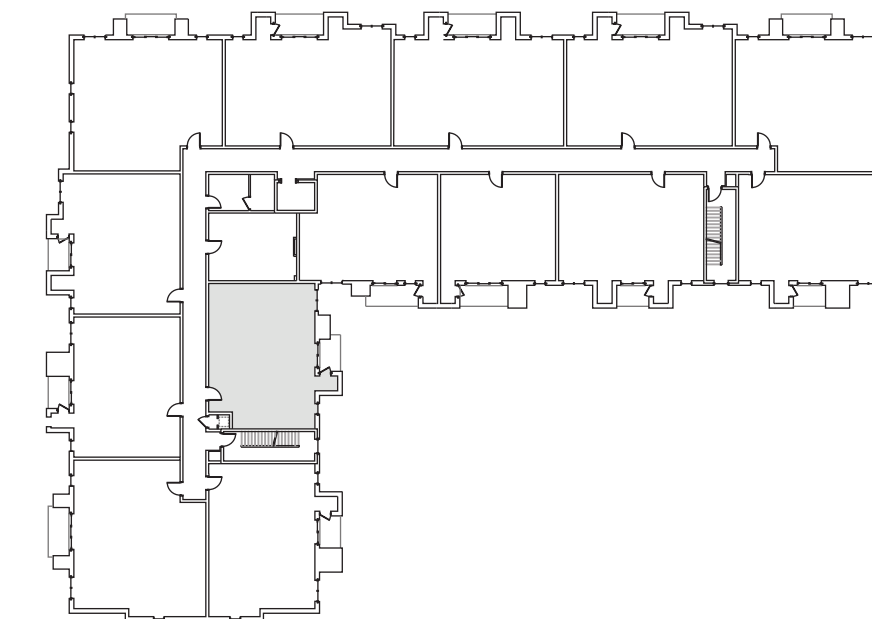

2 Bedroom & 2 Bath Suite

1,100 Gross Square Feet
Including 44.66 sq. ft. of Balcony

Located on the Second & Third Floor

Second Floor

Third Floor