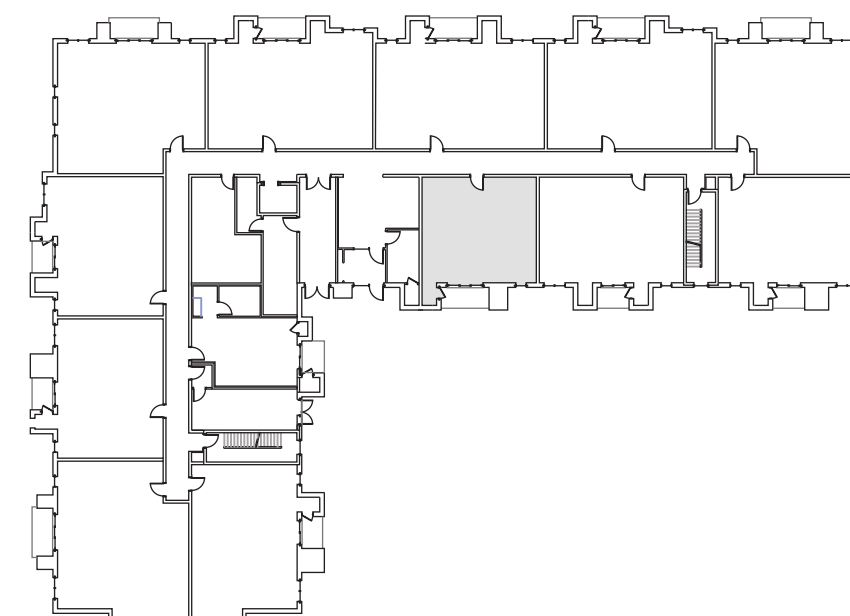

## 1 Bedroom & 1 Bath Barrier Free Suite

956 Gross Square Feet  
Including 68 sq. ft. of patio

Located on First Floor

First Floor